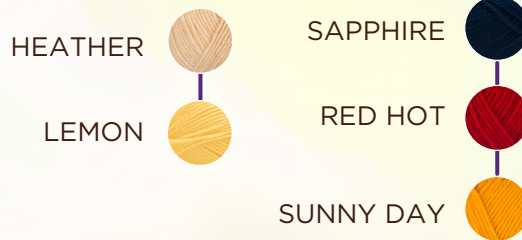

Color Key:
 N = Navy
 T = Turquoise
 P = Pink
 G = Gold
 W = White

Alternate Color Palettes

CLICK HERE TO SHOP THIS PALETTE

MARY MAXIM MELLOWSPUN DK

- BLACK
- DARK NAVY
- WHEAT
- DOVE
- WHITE

KNIT PICKS PALETTE

- SHOAL
- MARINA
- SAFFLOWER
- GOLDEN HEATHER
- MASALA

CLICK HERE TO SHOP THIS PALETTE

CLICK HERE TO SHOP THIS PALETTE

LOOPS & THREADS SOFT CLASSIC

- AMETHYST
- LIGHT PINK
- PINK
- LIGHT BLUE
- CORNFLOWER

Alternate Color Palettes

LION BRAND LOCAL GROWN

- LIBERTY
- APPLE PIE
- QUAIL
- BLUEGRASS
- BLUE JEANS

CLICK HERE TO SHOP THIS PALETTE

CLICK HERE TO SHOP THIS PALETTE

MARY MAXIM STARLETTE

- TEAL
- PETAL PINK
- SOFT YELLOW
- COTTONWOOD
- PALE PETAL PINK

LION BRAND HUE + ME

- CRUSH
- LOVE SONG
- SPICY
- BELLINI
- ROSE WATER

CLICK HERE TO SHOP THIS PALETTE

Alternate Color Palettes

LION BRAND RE-SPUN

CLICK HERE TO SHOP THIS PALETTE

LOOPS & THREADS IMPECCABLE

CLICK HERE TO SHOP THIS PALETTE