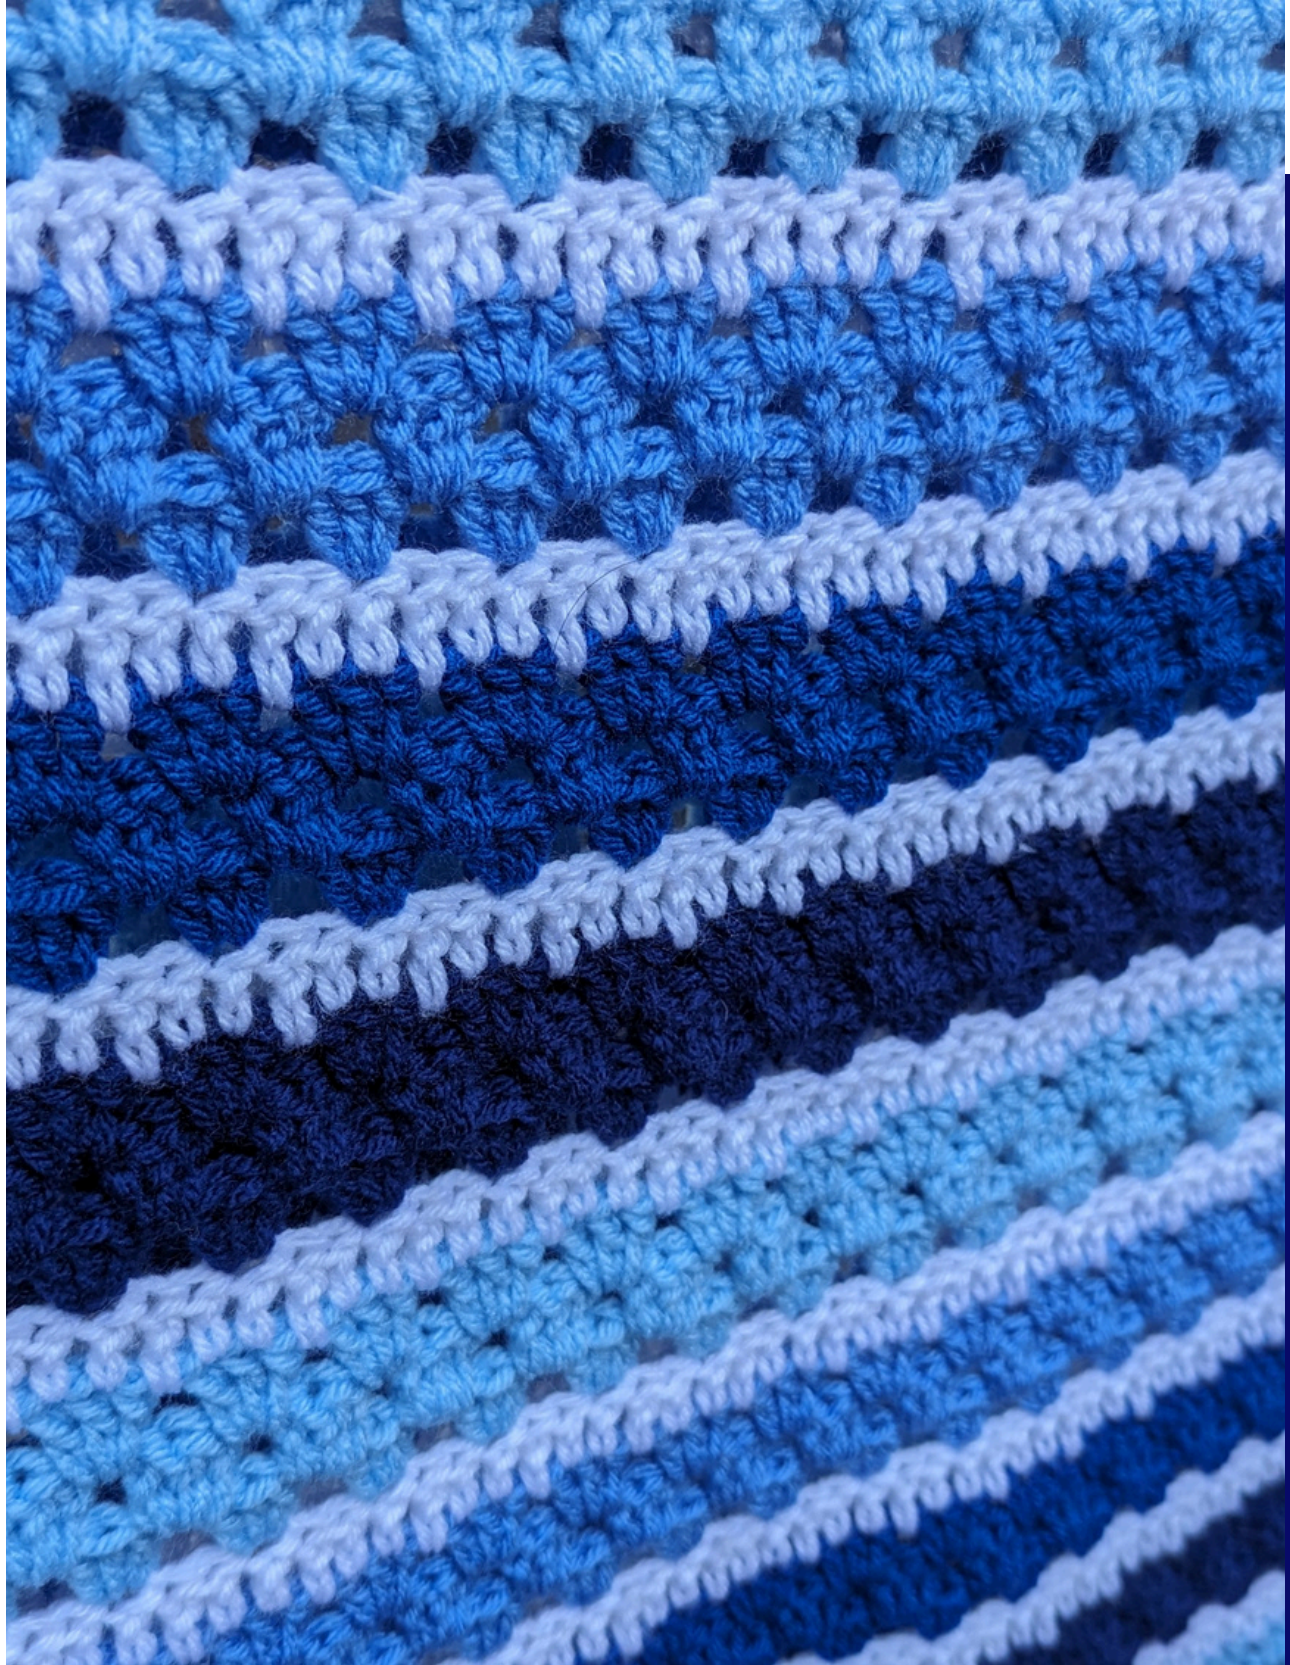

MODERN GRANNY STRIPE

Alternate Color Palettes

[Click here to shop this palette](#)

KNIT PICKS PALETTE

- IVY
- EDAMAME
- NUTMEG HEATHER
- OYSTER HEATHER

LOOPS & THREADS IMPECCABLE

- PUMPKIN
- SUNNY DAY
- BUTTERSCOTCH
- AQUA
- SAPPHIRE

[Click here to shop this palette](#)

[Click here to shop this palette](#)

CARON SIMPLY SOFT

- SAGE
- LIGHT COUNTRY PEACH
- SOFT PINK
- PLUM WINE
- BURGUNDY

Alternate Color Palettes

MARY MAXIM MELLOWSPUN DK

LOOPS & THREADS SOFT CLASSIC

- BUTTER
- LIGHT PINK
- PINK
- ARCTIC
- WHITE

LION BRAND 24/7 COTTON

- GOLDENROD
- PURPLE
- PINK
- SUCCULENT
- WHITE

[Click here to shop this palette](#)

[Click here to shop this palette](#)

KNIT PICKS PALETTE

- CANARY
- ORANGE
- BRIAR HEATHER
- FOREST HEATHER
- WHITE

[Click here to shop this palette](#)

WIP CARD

Instructions

THIS PRINTABLE WIP CARD CAN BE PRINTED AND ADDED TO YOUR WIP BAG / CONTAINER IF YOU DESIRED. IT IS A HANDY WAY TO KEEP TRACK OF VARIOUS PROJECT DETAILS.